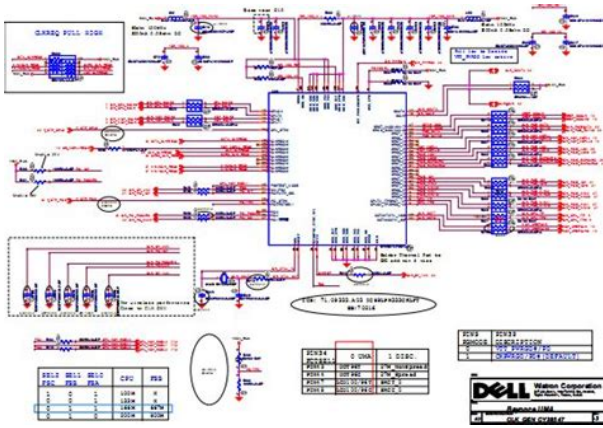

<http://www.diamondsinthefactory.com/content/bose-pm-2-power-mixer-manual>

Please post clear pictures of the label on products along returns, and send the same items back in original box with good packing, otherwise we have right to refuse the refund. We will file claims to couriers when parcels damaged on delivery, please reply couriers emails timely, otherwise we have right to refuse your return, if you do not agree, please do not bid. Tested working well see the pictures. With three concurrently usable graphics ports and numerous USB ports, it is highly flexible for office and media applications and supports a huge range of processors too. This can make it a mini server PC with RAID 10 support. Plus, there are two Intel network ports that support teaming mode. The XH270 is the perfect basis for a power efficient and reliable system for a wide range of applications. The builtin heatpipe cooling ensures the system runs quietly at maximum stability. Always on Jumper This machine is provided with a hardware solution to keep it permanently switched on e.g. after a power outage. If you remove the jumper documented in the manual, the PC then starts as soon as the power supply is restored. High resolution DisplayPort The DisplayPort connector allows for connections with digital high resolution displays. Besides picture signal, DisplayPort cables can also lead digital sounds signals in excellent quality. HDMI interface Goodbye cable spaghetti. Modern flatscreen TVs and large format TFT screens can be connected to this MiniPC with just a single thin cable. Often the audio output is also transferred in brilliant quality via the HDMI cable. Get your own personal surroundsound experience at home. Antitheft protection The Kensington Lock forms part of the antitheft system. As with many other Notebooks, this MiniPC can also be safely locked, ensuring long term enjoyment from your Shuttle product. This enables external devices such as USB hard disks to be connected and run at nearly the same speed as their internal siblings. USB 3.

<https://www.hotel-forsthaus.com/images/Dell-Latitude-D410-User-Manual-Pdf.pdf>