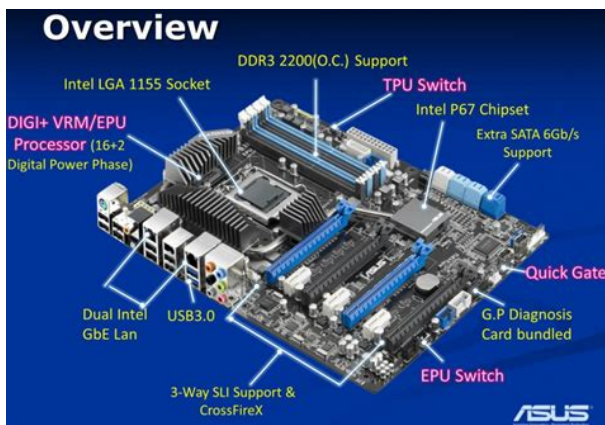

<http://www.diamondsinthefactory.com/content/bose-pm-2-power-mixer-manual>